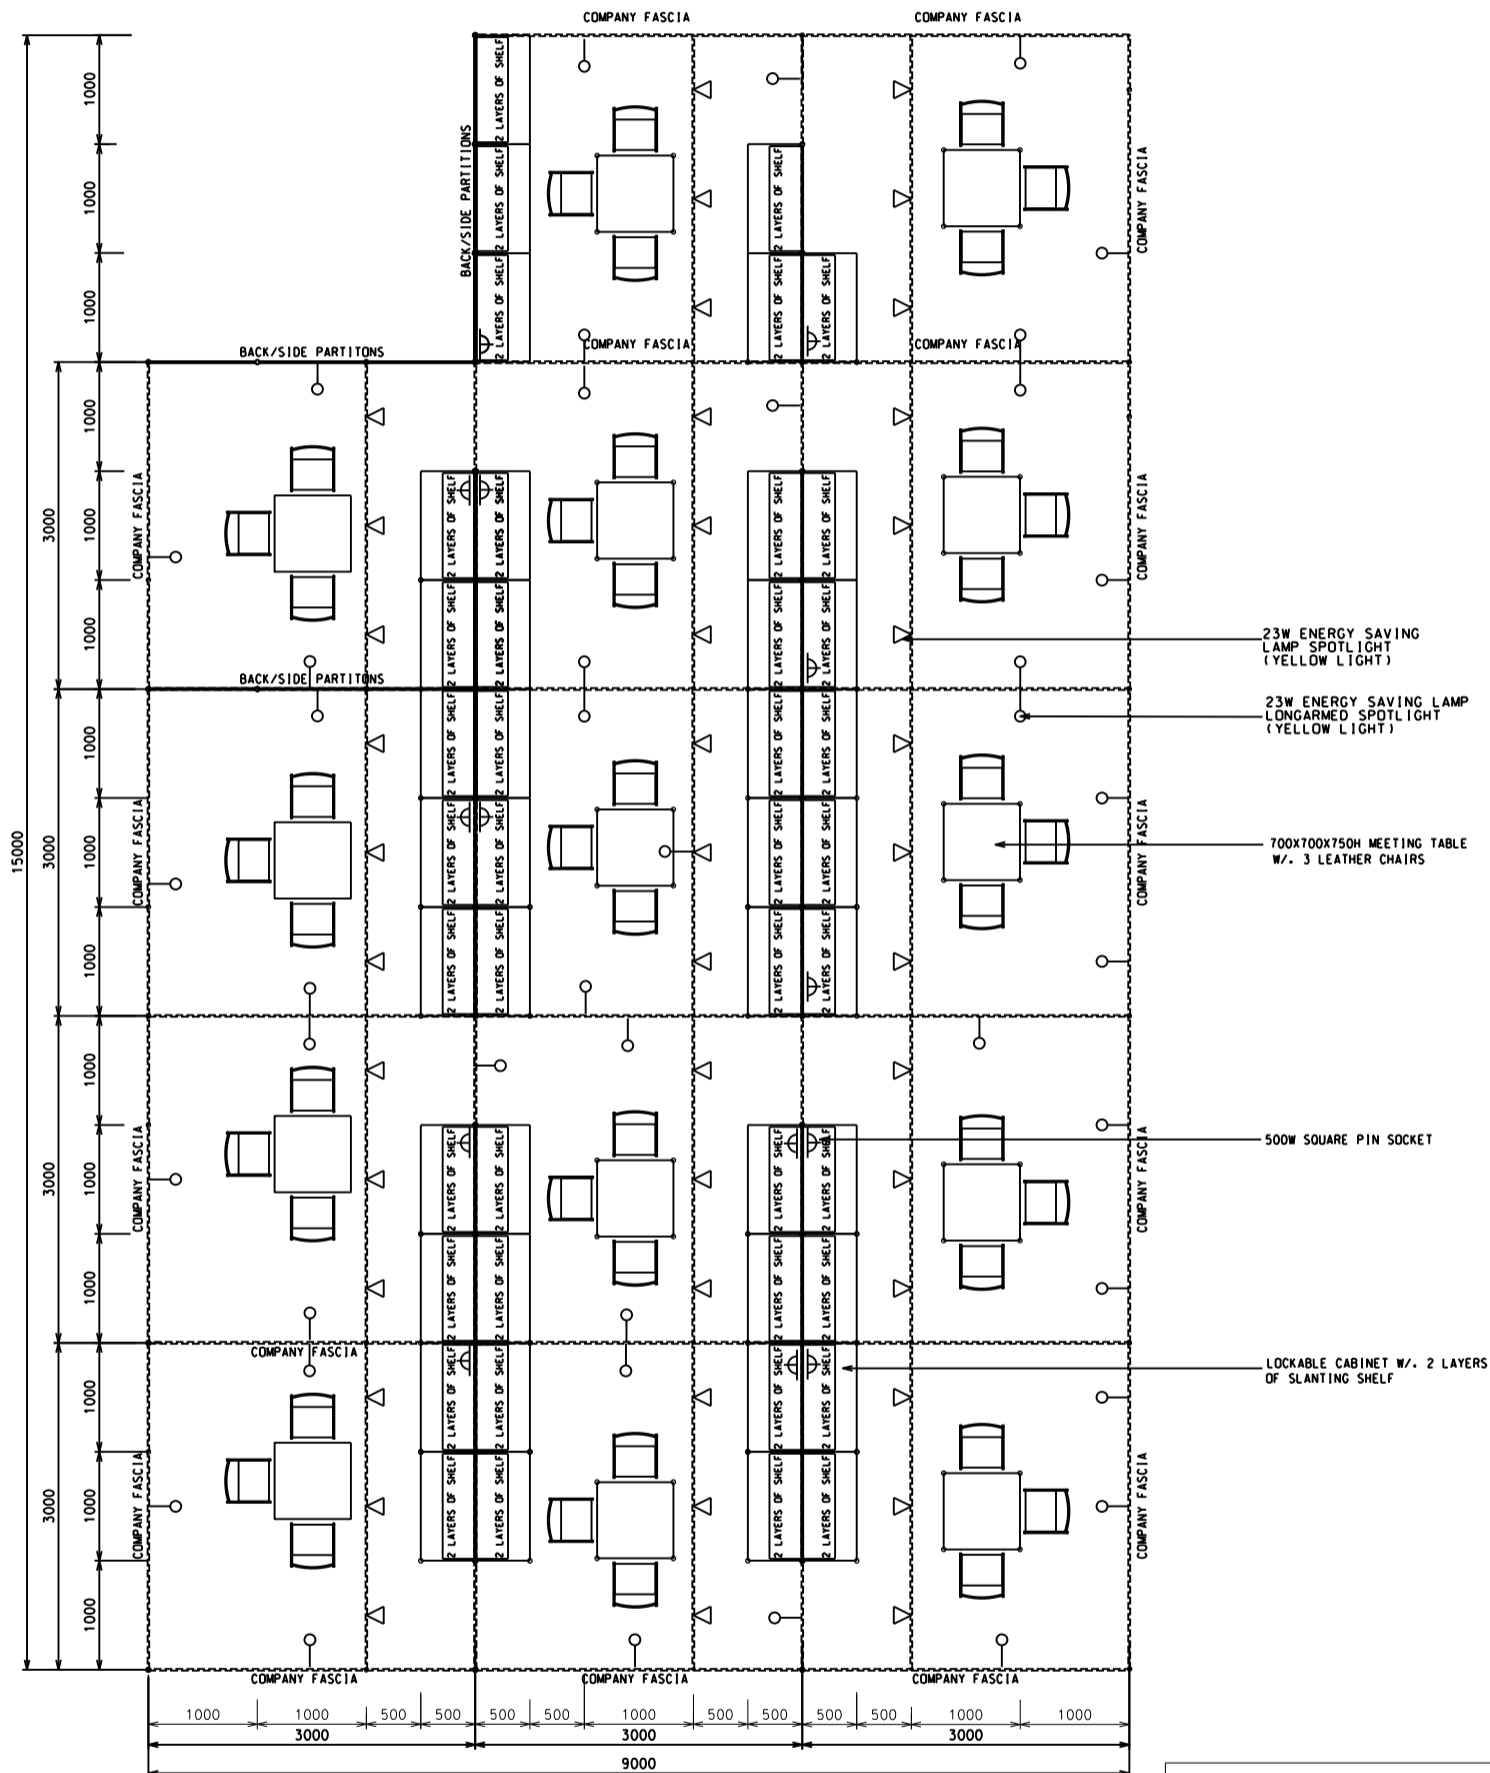

126 Sq.m. Odd Size Standard Booth (A)

126平方米標準攤位 (A)

PLAN

BOOTH SPECIFICATIONS		QTY.
	1000W x 500D x 750H CABINET	42
	1000W x 300D SLOPE WOODEN DISPLAY SHELF	2
	2000W x 300D SLOPE WOODEN DISPLAY SHELF	26
	3000W x 300D SLOPE WOODEN DISPLAY SHELF	10
	23W ENERGY SAVING LAMP SPOTLIGHT (YELLOW LIGHT)	42
	23W ENERGY SAVING LAMP LONGARMED SPOTLIGHT (YELLOW LIGHT)	42
	700W x 700D x 750H MEETING TABLE	14
	BLACK LEATHER CHAIR	42
	CEILING BEAM	42M
	500W SOCKET	14
	RUBBISH BIN & CARPET (126sqm.)	